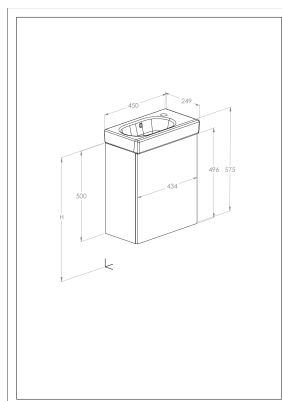

TECHNICAL DRAWINGS